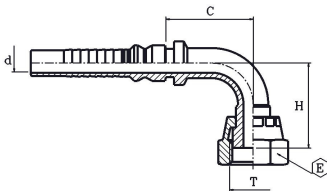

ORFS FEMALE WITH HEXAGON

FEMMINA ORFS CON ESAGONO

ORFS

part nr. codice	hose ID		size	thread T	d		E		E1		cut-off C	
	[in]	[mm]			[in]	[mm]	[in]	[mm]	[in]	[mm]	[in]	[mm]
0785001230	3/4"	19,0	12	1.3/16-12	0,55	14,0	1,42	36	1,18	30	1,63	41,0
0785001234	3/4"	19,0	12	1.7/16-12	0,55	14,0	1,62	41	1,42	36	1,71	43,0
0785001634	1"	25,4	16	1.7/16-12	0,79	20,0	1,62	41	1,42	36	1,75	44,0
0785002042	1.1/4"	31,8	20	1.11/16-12	1,02	26,0	1,97	50	1,81	46	1,98	50,0
0785002452	1.1/2"	38,1	24	2-12	1,26	32,0	2,36	60	1,97	50	2,05	52,0

ORFS FEMALE 90° ELBOW

FEMMINA 90° ORFS

ORFS-90

part nr. codice	hose ID		size	thread T	d		E		cut-off C		drop H	
	[in]	[mm]			[in]	[mm]	[in]	[mm]	[in]	[mm]	[in]	[mm]
0785031230	3/4"	19,0	12	1.3/16-12	0,55	14,0	1,42	36	2,29	58,0	2,09	53,0
0785031634	1"	25,4	16	1.7/16-12	0,79	20,0	1,62	41	2,84	72,0	2,68	68,0
0785032042	1.1/4"	31,8	20	1.11/16-12	1,02	26,0	1,97	50	3,47	88,0	3,27	83,0
0785032452	1.1/2"	38,1	24	2-12	1,26	32,0	2,36	60	4,18	106,0	3,70	94,0

ORFS FEMALE 45° ELBOW

FEMMINA 45° ORFS

ORFS-45

part nr. codice	hose ID		size	thread T	d		E		cut-off C		drop H	
	[in]	[mm]			[in]	[mm]	[in]	[mm]	[in]	[mm]	[in]	[mm]
0785061230	3/4"	19,0	12	1.3/16-12	0,55	14,0	1,42	36	2,76	70,0	1,14	29,0
0785061634	1"	25,4	16	1.7/16-12	0,79	20,0	1,62	41	3,26	83,0	1,26	32,0
0785062042	1.1/4"	31,8	20	1.11/16-12	1,02	26,0	1,97	50	4,06	103,0	1,46	37,0
0785062452	1.1/2"	38,1	24	2-12	1,26	32,0	2,36	60	4,57	116,0	1,69	43,0