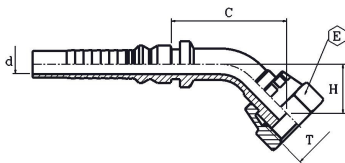

ORFS FEMALE WITH HEXAGON

FEMMINA ORFS CON ESAGONO

ORFS

part nr. codice	hose ID		size	thread T	d		E		E1		cut-off C	
	[in]	[mm]			[in]	[mm]	[in]	[mm]	[in]	[mm]	[in]	[mm]
0785001230	3/4"	19,0	12	1.3/16-12	0,55	14,0	1,42	36	1,18	30	1,63	41,0
0785001234	3/4"	19,0	12	1.7/16-12	0,55	14,0	1,62	41	1,42	36	1,71	43,0
0785001634	1"	25,4	16	1.7/16-12	0,79	20,0	1,62	41	1,42	36	1,75	44,0
0785002042	1.1/4"	31,8	20	1.11/16-12	1,02	26,0	1,97	50	1,81	46	1,98	50,0
0785002452	1.1/2"	38,1	24	2-12	1,26	32,0	2,36	60	1,97	50	2,05	52,0

ORFS FEMALE 90° ELBOW

FEMMINA 90° ORFS

ORFS-90

part nr. codice	hose ID		size	thread T	d		E		cut-off C		drop H	
	[in]	[mm]			[in]	[mm]	[in]	[mm]	[in]	[mm]	[in]	[mm]
0785031230	3/4"	19,0	12	1.3/16-12	0,55	14,0	1,42	36	2,29	58,0	2,09	53,0
0785031634	1"	25,4	16	1.7/16-12	0,79	20,0	1,62	41	2,84	72,0	2,68	68,0
0785032042	1.1/4"	31,8	20	1.11/16-12	1,02	26,0	1,97	50	3,47	88,0	3,27	83,0
0785032452	1.1/2"	38,1	24	2-12	1,26	32,0	2,36	60	4,18	106,0	3,70	94,0

ORFS FEMALE 45° ELBOW

FEMMINA 45° ORFS

ORFS-45

part nr. codice	hose ID		size	thread T	d		E		cut-off C		drop H	
	[in]	[mm]			[in]	[mm]	[in]	[mm]	[in]	[mm]	[in]	[mm]
0785061230	3/4"	19,0	12	1.3/16-12	0,55	14,0	1,42	36	2,76	70,0	1,14	29,0
0785061634	1"	25,4	16	1.7/16-12	0,79	20,0	1,62	41	3,26	83,0	1,26	32,0
0785062042	1.1/4"	31,8	20	1.11/16-12	1,02	26,0	1,97	50	4,06	103,0	1,46	37,0
0785062452	1.1/2"	38,1	24	2-12	1,26	32,0	2,36	60	4,57	116,0	1,69	43,0