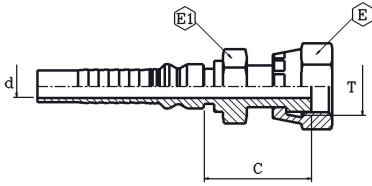

ORFS FEMALE WITH HEXAGON

FEMMINA ORFS CON ESAGONO

ORFS

part nr. codice	hose ID		size	thread T	d		E		E1		cut-off C	
	[in]	[mm]			[in]	[mm]	[in]	[mm]	[in]	[mm]	[in]	[mm]
0785001230	3/4"	19,0	12	1.3/16-12	0,55	14,0	1,42	36	1,18	30	1,63	41,0
0785001234	3/4"	19,0	12	1.7/16-12	0,55	14,0	1,62	41	1,42	36	1,71	43,0
0785001634	1"	25,4	16	1.7/16-12	0,79	20,0	1,62	41	1,42	36	1,75	44,0
0785002042	1.1/4"	31,8	20	1.11/16-12	1,02	26,0	1,97	50	1,81	46	1,98	50,0
0785002452	1.1/2"	38,1	24	2-12	1,26	32,0	2,36	60	1,97	50	2,05	52,0

ORFS FEMALE 90° ELBOW

FEMMINA 90° ORFS

ORFS-90

part nr. codice	hose ID		size	thread T	d		E		cut-off C		drop H	
	[in]	[mm]			[in]	[mm]	[in]	[mm]	[in]	[mm]	[in]	[mm]
0785031230	3/4"	19,0	12	1.3/16-12	0,55	14,0	1,42	36	2,29	58,0	2,09	53,0
0785031634	1"	25,4	16	1.7/16-12	0,79	20,0	1,62	41	2,84	72,0	2,68	68,0
0785032042	1.1/4"	31,8	20	1.11/16-12	1,02	26,0	1,97	50	3,47	88,0	3,27	83,0
0785032452	1.1/2"	38,1	24	2-12	1,26	32,0	2,36	60	4,18	106,0	3,70	94,0

ORFS FEMALE 45° ELBOW

FEMMINA 45° ORFS

ORFS-45

part nr. codice	hose ID		size	thread T	d		E		cut-off C		drop H	
	[in]	[mm]			[in]	[mm]	[in]	[mm]	[in]	[mm]	[in]	[mm]
0785061230	3/4"	19,0	12	1.3/16-12	0,55	14,0	1,42	36	2,76	70,0	1,14	29,0
0785061634	1"	25,4	16	1.7/16-12	0,79	20,0	1,62	41	3,26	83,0	1,26	32,0
0785062042	1.1/4"	31,8	20	1.11/16-12	1,02	26,0	1,97	50	4,06	103,0	1,46	37,0
0785062452	1.1/2"	38,1	24	2-12	1,26	32,0	2,36	60	4,57	116,0	1,69	43,0